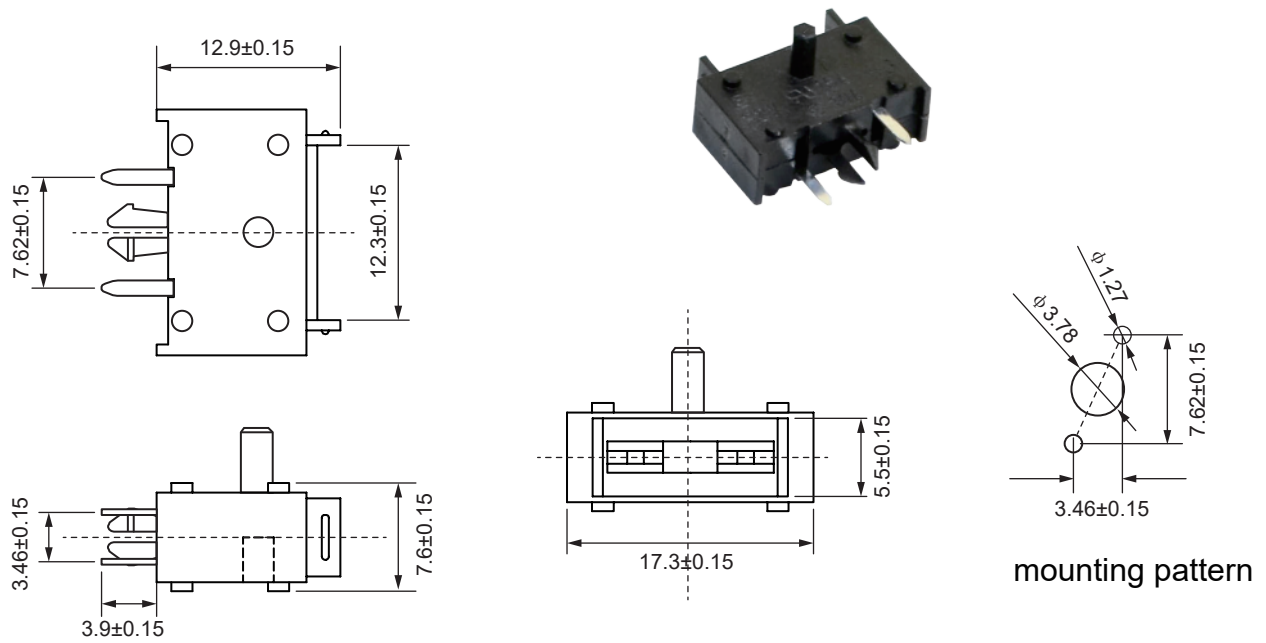

规格 J01530009Z

文件号 A-2024-J01530009Z

版本1

Shape and Size (mm)

Electrical Performance

Model	For Fuse	Rated Ampere	Rated Voltage
J01530009Z	MINI blade fuse	15A	32VAC

Package and Material

Model	Qty	Material
J01530009Z	500Pcs/Bag	Insulating Base body : PA +30%GP Contact : Brass with Tin-plated